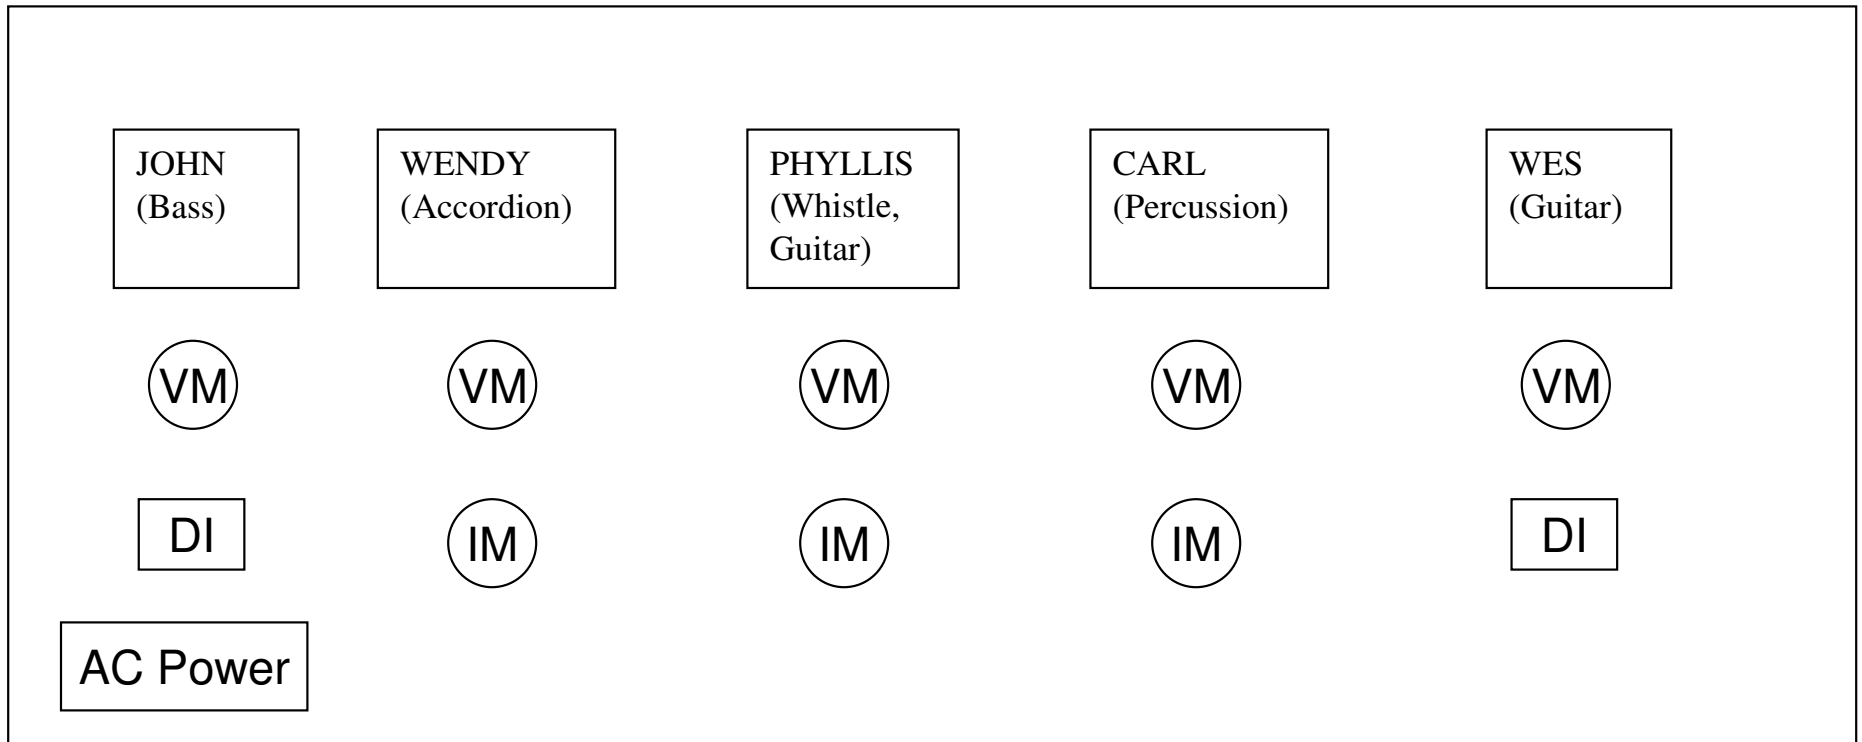

SPRING MUSE Stage Plot

Key: VM = Vocal Mike
IM = Instrument Mike
DI = Direct Input

Technical Contact:
Wes Powers
215-782-3032
info@springmuse.com

Totals: 5 vocal mikes
3 instrument mikes
2 direct inputs
1 AC power connection

Upstage

Downstage (Audience)